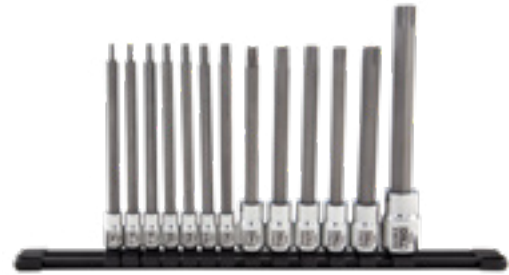

1/4", 3/8" & 1/2" DRIVE LONG STAR BIT SOCKET SET

- Chrome sockets to reduce rust and corrosion
- Bits are finished with zinc phosphate to protect against corrosion
- Aluminum anodized rails for easy transportation and storage

912313SL SET OF 13

1/4" DRIVE		3/8" DRIVE	
MODEL	SIZE	MODEL	SIZE
18SL	1/4" Dr. T8	340SI	3/8" Dr. T40
110SL	1/4" Dr. T10	345SL	3/8" Dr. T45
115SL	1/4" Dr. T15	347SL	3/8" Dr. T47
120SL	1/4" Dr. T20	350SL	3/8" Dr. T50
125SL	1/4" Dr. T25	355SL	3/8" Dr. T55
127SL	1/4" Dr. T27	1/2" DRIVE	
130SL	1/4" Dr. T30		
		MODEL	SIZE
		260SL	1/2" Dr. T60

3/8" DRIVE TRIPLE SQUARE BIT SOCKET SET

- Chrome sockets to reduce rust and corrosion
- Bits are finished with zinc phosphate to protect against corrosion
- Aluminum anodized rails for easy transportation and storage

938TS SET OF 8

MODEL	SIZE	MODEL	SIZE
34TS	M4	310TS	M10
35TS	M5	312TS	M12
36TS	M6	314TS	M14
38TS	M8	316TS	M16

3/8" & 1/2" DRIVE LONG TRIPLE SQUARE BIT SOCKET SET

- Chrome sockets to reduce rust and corrosion
- Bits are finished with zinc phosphate to protect against corrosion
- Aluminum anodized rails for easy transportation and storage